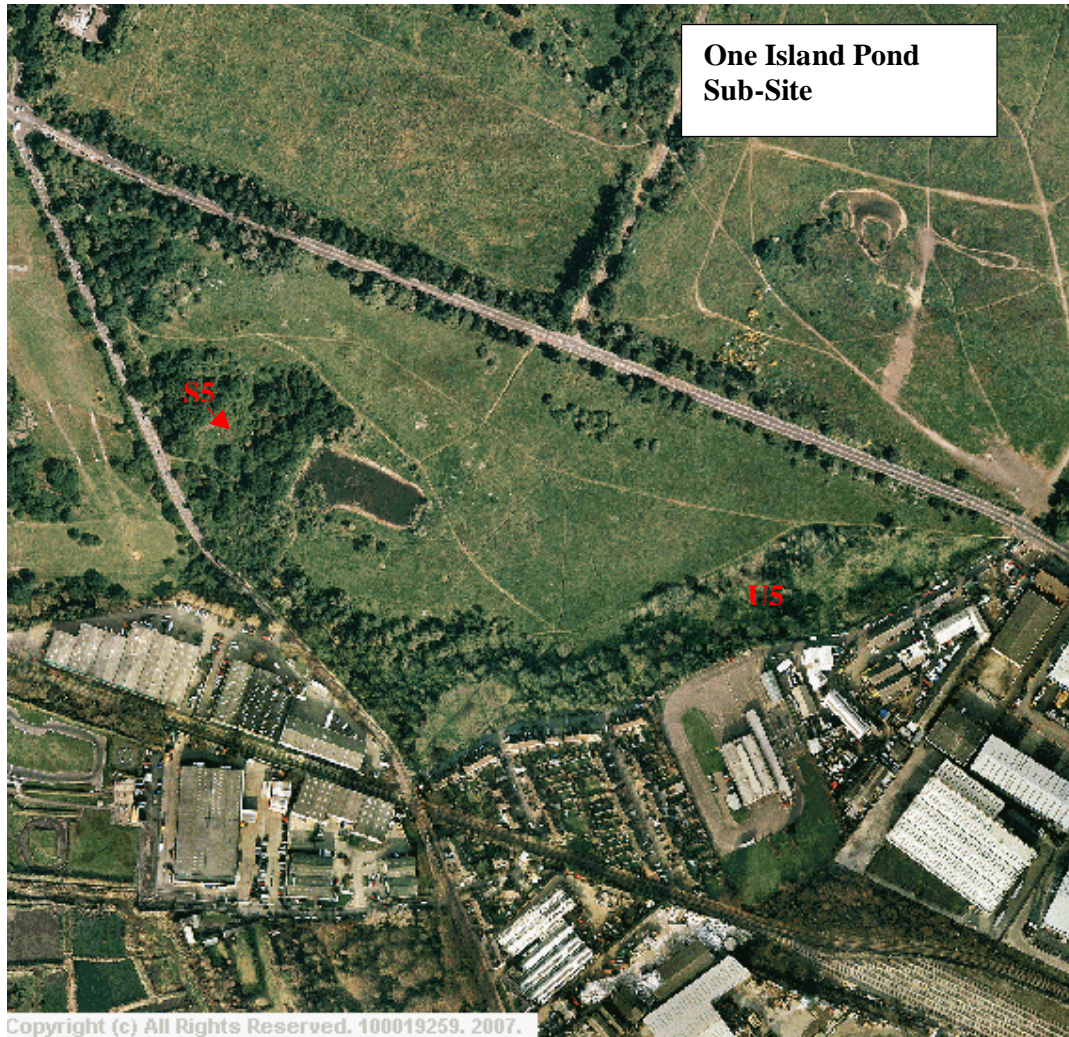

**MITCHAM COMMON WORK PROGRAMME
JANUARY-MARCH 2009**

Seven Islands Pond Sub-Site		
Site No. /Code (see map)	Description of Work Task	End of month to be completed
N3	Skylark scrapes	February
R2	Scrub clearance	March
R3	Scrub/tree clearance and selective tree pollarding	March
S2	<i>Scrub clearance along northern edge</i>	<i>March</i>
Pond	Fell Poplar spp. suckers	March
Pond	Add straw	March
Roadsides	Deep cleaning of roadside edges	March

Golf Course Sub-Site		
Site No. /Code (see map)	Description of Work Task	End of month to be completed
S8	Tree removal (2 oaks and 1 sycamore)	March
Roadsides	Deep cleaning of roadside edges	March

One Island Pond Sub-Site		
Site No. /Code (see map)	Description of Work Task	End of month to be completed
S5	Clear glade/scrub clearance to maintain open grassland area	March
U5	Scrub control to maintain open grassland areas	March
Pond	Selective clearance of scrub on island and banks	January
Roadsides	Deep cleaning of roadside edges	March

Bidder's Sub-Site		
Site No. /Code (see map)	Description of Work Task	End of month to be completed
N5	Skylark scrape	February
T3	Scrub clearance	March
Roadsides	Deep cleaning of roadside edges	March

Other Tasks		
Site No. /Code	Description of Work Task	
	Litter-pick edges of ponds and surrounding areas	Weekly
	Clean interpretive panels, byelaw signs etc	Once/6 weeks
	Empty litter bins	Twice monthly
	Clean bird boxes	February
Gunsite	Install kissing gates and reinstate ditch/bund	March
Gunsite	Deep cleaning of roadside edges	March
	Litter-pick Mill Green	Monthly
	Litter-pick Willow Lane hoggin paths	Monthly
	Litter-pick Aspen Gardens hoggin path	Monthly
	Litter-pick Red House Road to Brookmead Road path	Monthly
	Litter-pick area from BP garage to Southampton Gardens/Galpins Road	Monthly
	Litter-pick Commons side East verge up to woodland edge, between Windmill Road and Cedars Avenue	Monthly
	Litter-pick Windmill Road	Monthly
	Other hotspots as required	